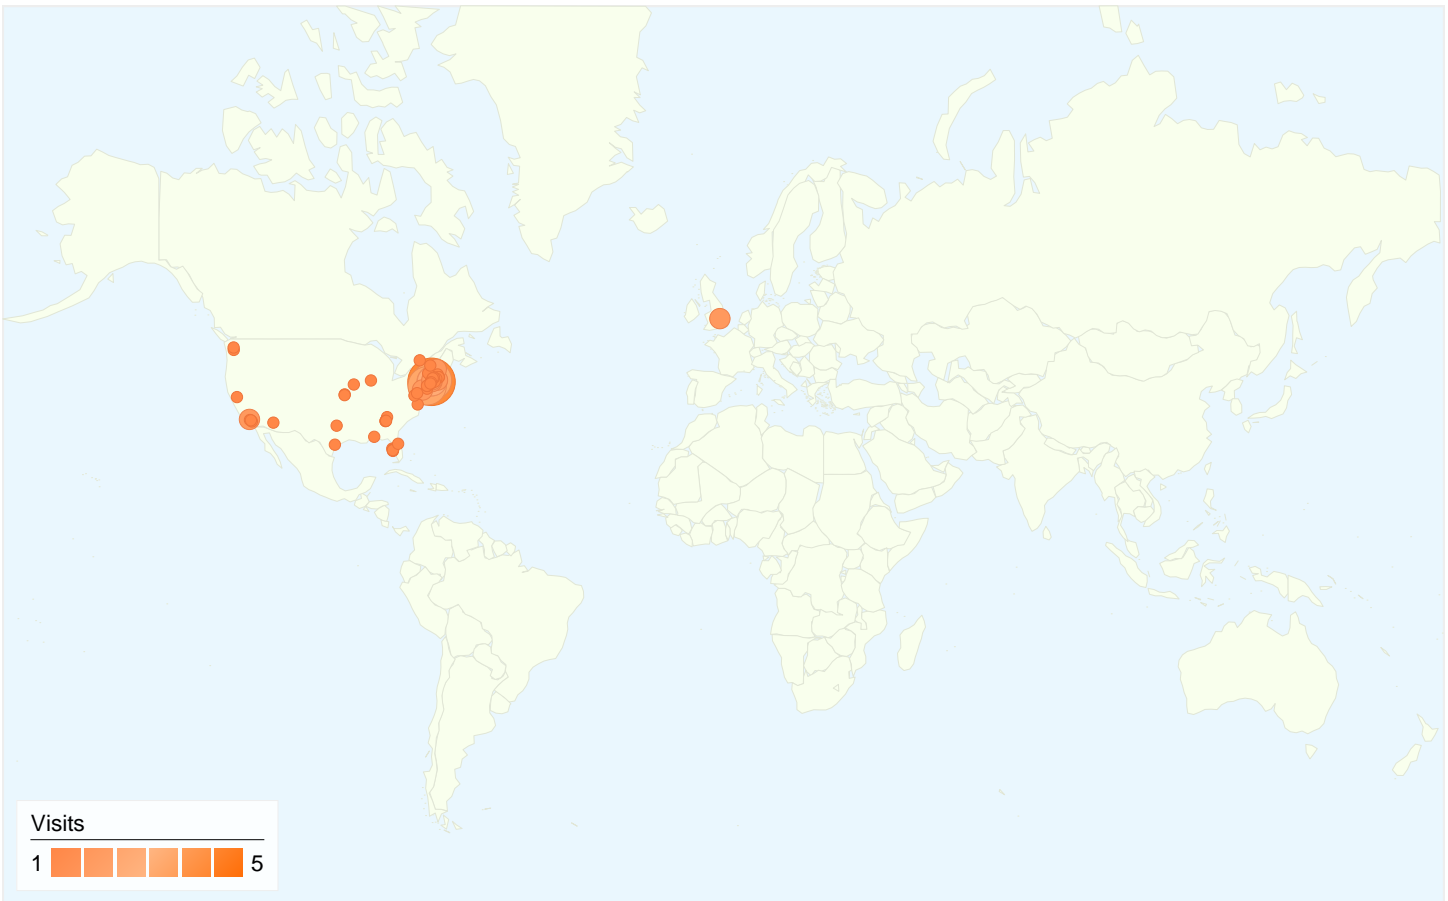

88 people visited this site

92 Visits

88 Absolute Unique Visitors

253 Pageviews

2.75 Average Pageviews

00:02:38 Time on Site

42.39% Bounce Rate

95.65% New Visits

92 visits came from 68 cities

Site Usage

Visits	Pages/Visit	Avg. Time on Site	% New Visits	Bounce Rate	
92 % of Site Total: 100.00%	2.75 Site Avg: 2.75 (0.00%)	00:02:38 Site Avg: 00:02:38 (0.00%)	95.65% Site Avg: 95.65% (0.00%)	42.39% Site Avg: 42.39% (0.00%)	
City	Visits	Pages/Visit	Avg. Time on Site	% New Visits	Bounce Rate
Cheshire	5	2.40	00:01:55	100.00%	0.00%
Hartford	4	2.25	00:01:58	100.00%	25.00%
New York	4	3.50	00:04:38	100.00%	25.00%
Southington	3	3.33	00:05:03	100.00%	0.00%
East Hartford	3	2.67	00:01:12	100.00%	33.33%
Berlin	3	2.67	00:03:23	100.00%	0.00%
Northampton	2	2.00	00:00:08	50.00%	0.00%
Springfield	2	2.00	00:11:17	50.00%	50.00%
West Hollywood	2	5.00	00:05:12	100.00%	0.00%
Philadelphia	2	1.00	00:00:00	100.00%	100.00%