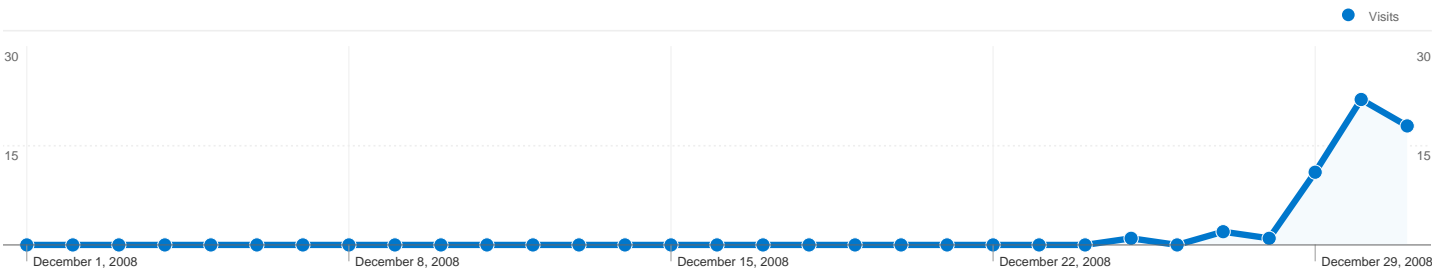

Search sent 55 total visits via 42 keywords

Site Usage

Visits 55 % of Site Total: 59.78%	Pages/Visit 2.53 Site Avg: 2.75 (-8.10%)	Avg. Time on Site 00:02:19 Site Avg: 00:02:38 (-11.94%)	% New Visits 98.18% Site Avg: 95.65% (2.64%)	Bounce Rate 45.45% Site Avg: 42.39% (7.23%)

Keyword	Visits	Pages/Visit	Avg. Time on Site	% New Visits	Bounce Rate
wtic	6	3.00	00:02:32	100.00%	16.67%
ranger andy	4	3.25	00:03:54	100.00%	25.00%
wtic alumni	3	2.67	00:02:03	100.00%	33.33%
wtic radio	3	2.00	00:02:07	100.00%	66.67%
ranger andy hartford	2	1.00	00:00:00	100.00%	100.00%
ranger andy show	2	1.00	00:00:00	100.00%	100.00%
wtic alumni site	2	2.50	00:01:04	100.00%	0.00%
"george ehrlich" wtic	1	3.00	00:06:16	100.00%	0.00%
allen ludden	1	2.00	00:00:00	100.00%	0.00%
bill hennessy wtic	1	2.00	00:00:07	100.00%	0.00%
bob joyce wtic	1	1.00	00:00:00	100.00%	100.00%
bob steele and wtic	1	3.00	00:06:15	100.00%	0.00%
bob steele wtic	1	3.00	00:16:37	100.00%	0.00%
christina ripple	1	1.00	00:00:00	100.00%	100.00%
diane smith wtic	1	5.00	00:03:31	100.00%	0.00%
don robertson cbs sports announcer	1	1.00	00:00:00	100.00%	100.00%
elijah young hartford, ct	1	1.00	00:00:00	100.00%	100.00%
franz laubert	1	1.00	00:00:00	100.00%	100.00%
hap richards show	1	1.00	00:05:39	100.00%	0.00%
jean tucker wtic	1	1.00	00:00:00	100.00%	100.00%
john lanzieri	1	1.00	00:00:00	100.00%	100.00%
ken garee	1	2.00	00:02:52	100.00%	0.00%