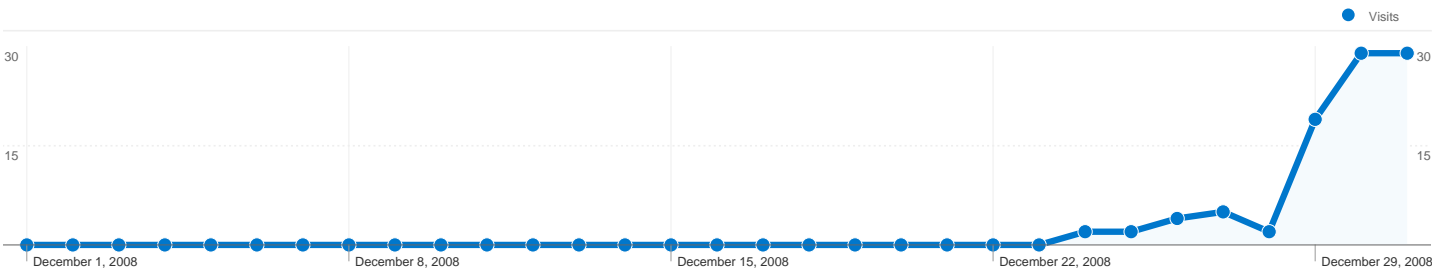

All traffic sources sent 92 visits via 12 sources and mediums

Site Usage

Visits	Pages/Visit	Avg. Time on Site	% New Visits	Bounce Rate	
92 % of Site Total: 100.00%	2.75 Site Avg: 2.75 (0.00%)	00:02:38 Site Avg: 00:02:38 (0.00%)	95.65% Site Avg: 95.65% (0.00%)	42.39% Site Avg: 42.39% (0.00%)	
Source/Medium	Visits	Pages/Visit	Avg. Time on Site	% New Visits	Bounce Rate
google / organic	41	2.68	00:02:45	100.00%	46.34%
(direct) / (none)	14	2.57	00:02:03	92.86%	42.86%
yahoo / organic	11	2.27	00:01:23	90.91%	36.36%
en.wikipedia.org / referral	7	5.71	00:05:26	100.00%	14.29%
google.com / referral	5	2.00	00:00:38	100.00%	40.00%
images.google.com / referral	4	1.50	00:03:26	100.00%	50.00%
goldenage-wtic.org / referral	3	1.67	00:00:05	66.67%	33.33%
aol / organic	2	1.50	00:00:00	100.00%	50.00%
northeastairchecks.com / referral	2	2.00	00:11:17	50.00%	50.00%
msn / organic	1	1.00	00:00:00	100.00%	100.00%
verizon.net / referral	1	1.00	00:00:00	100.00%	100.00%
wticalumni.home.comcast.net / referral	1	12.00	00:08:27	100.00%	0.00%